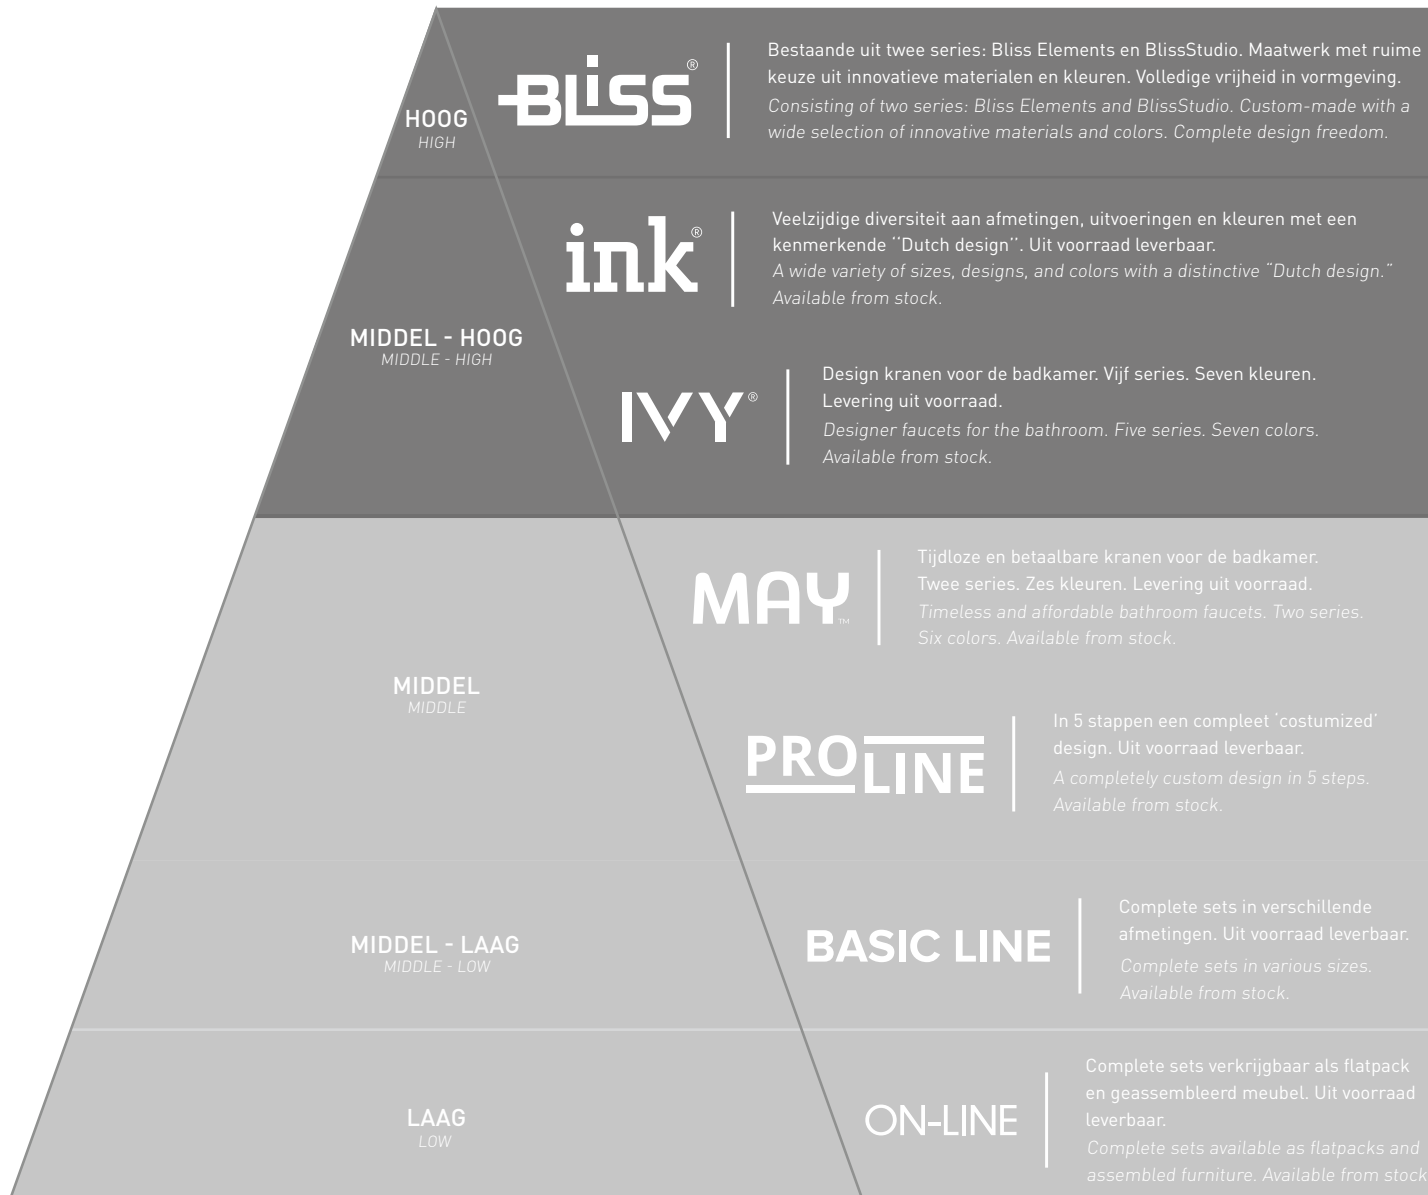

ONZE MERKEN / OUR BRANDS

De merken zijn stuk voor stuk in een eigen marktsegment gepositioneerd, ieder met haar eigen kwaliteit- en prijsniveau.

Each brand is positioned in its own market segment, each with its own quality and price level.

SOLUTIONS

passion for projects and hospitality

Een compleet programma op maat voor projecten en hospitality.

A complete tailor-made program for projects and hospitality.